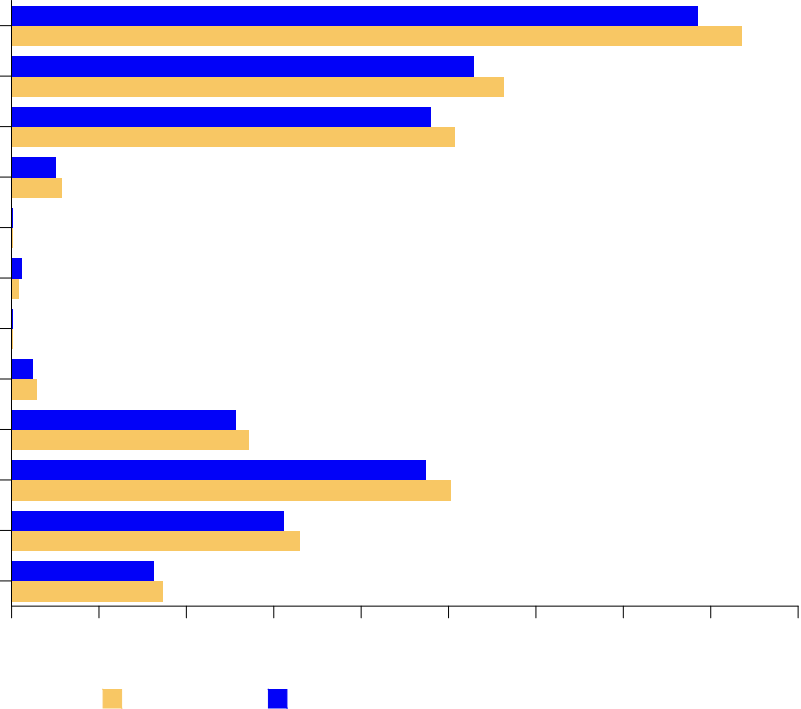

Enrollment Fact Sheet Summer 2018

Headcount and Full-time Equivalent (FTE) Enrollment

% Change

Student Credit Hours by Level and by College